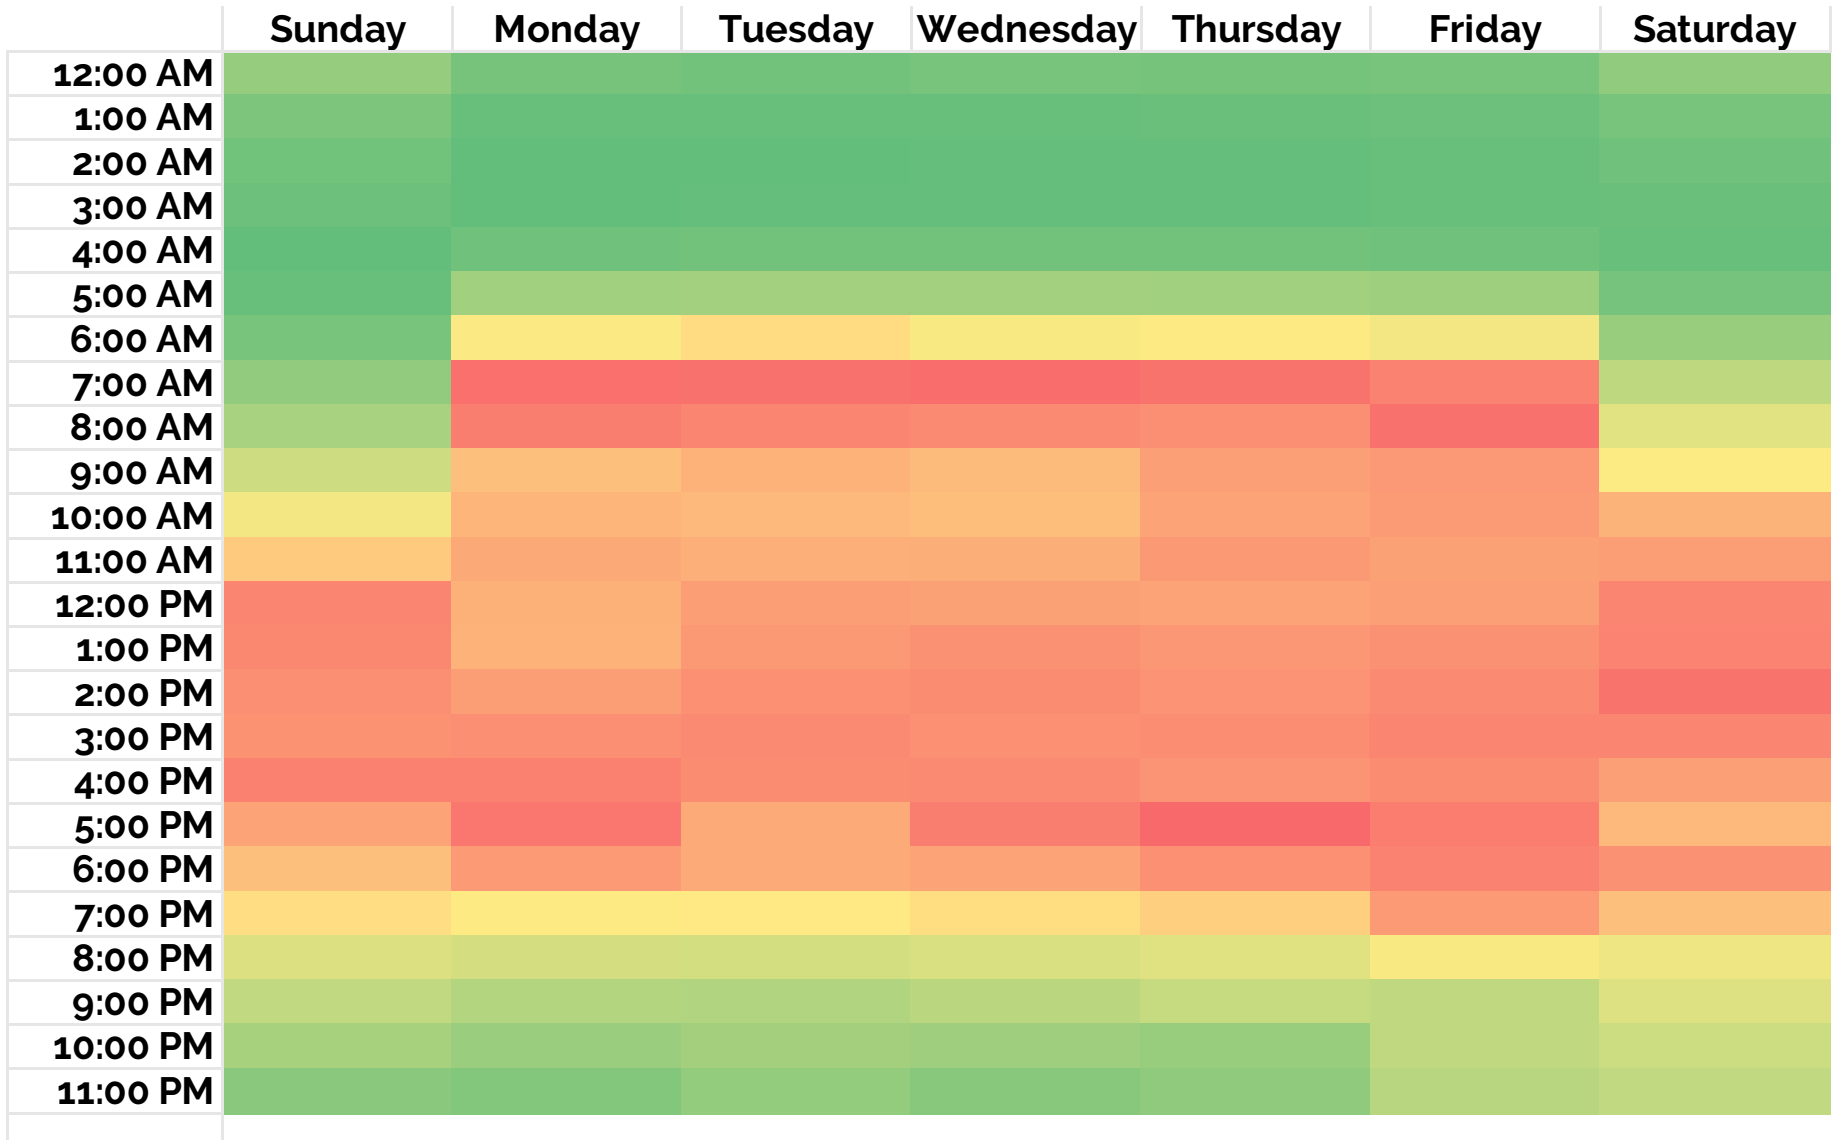

### Traffic Congestion by Hour on I-285 to and from I-75

*Travel data as of August 2021*