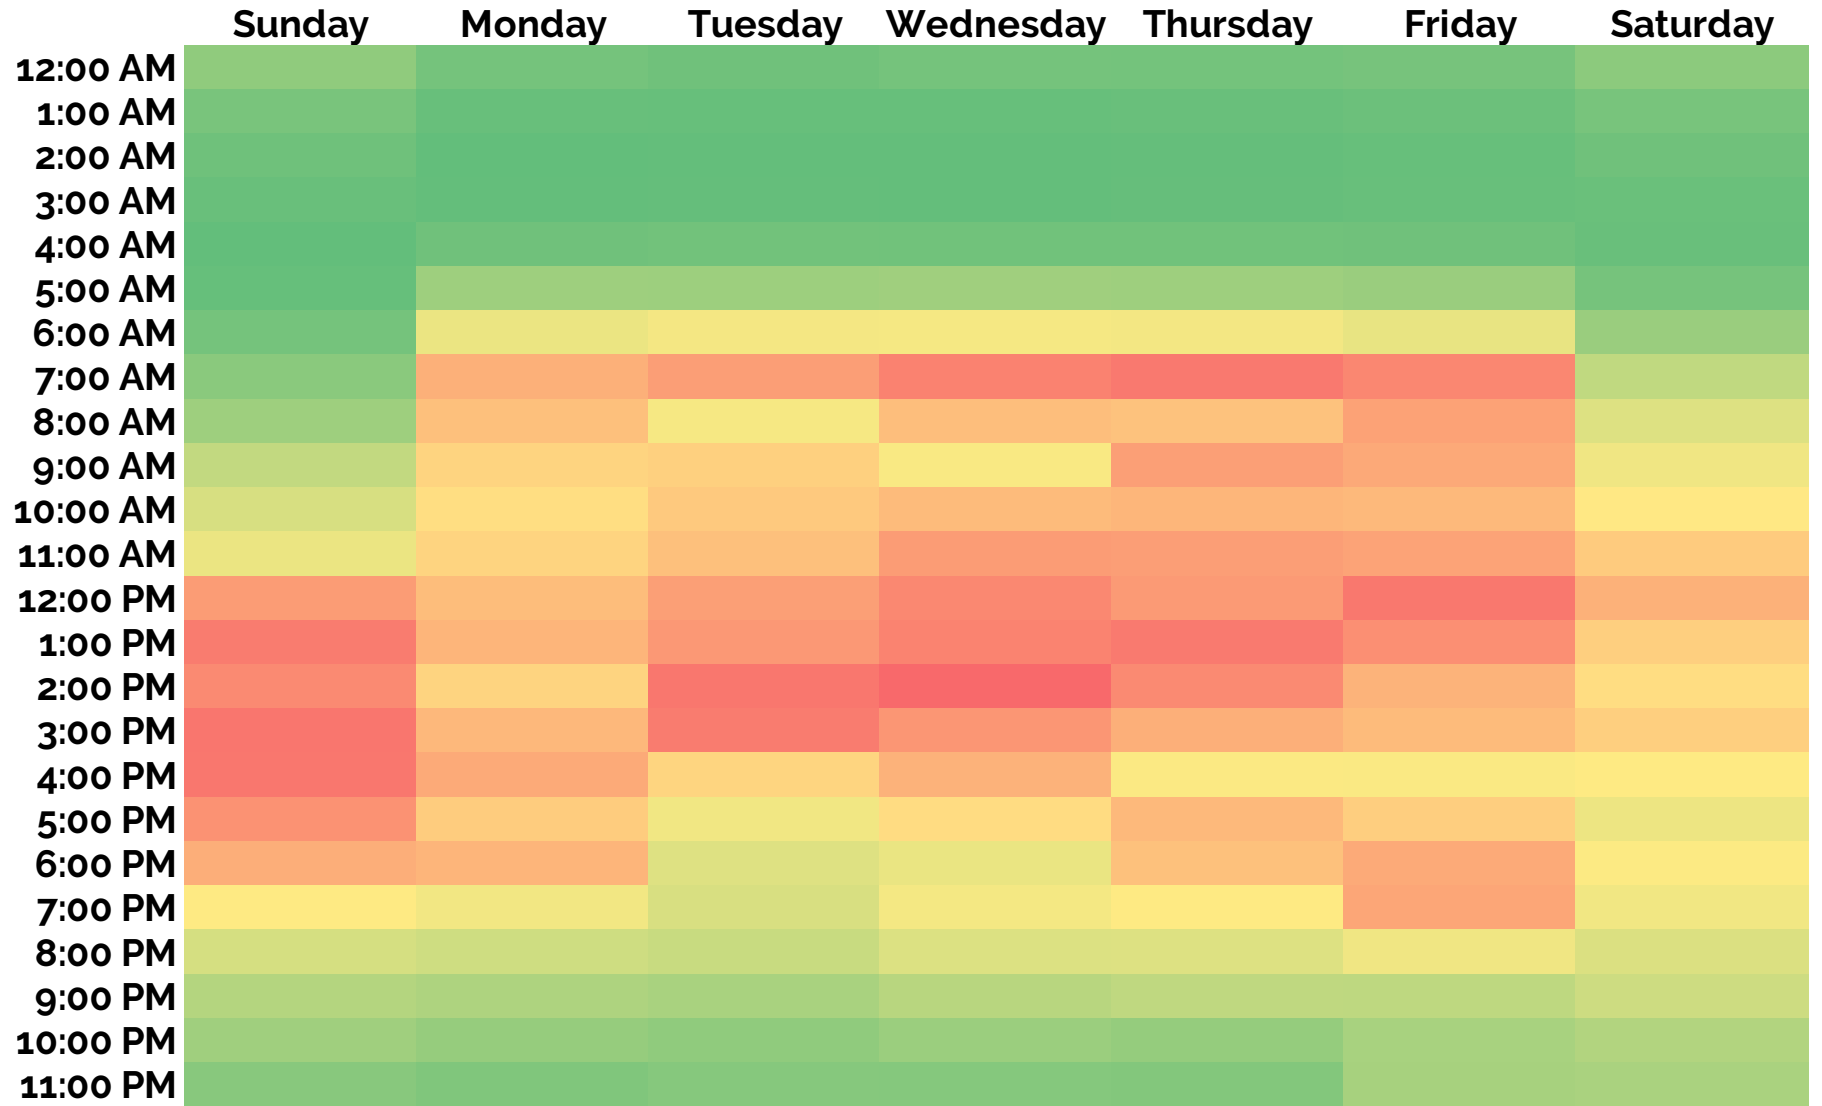

# Traffic Congestion by Hour on I-285 to and from I-85

Travel data as of August 2021