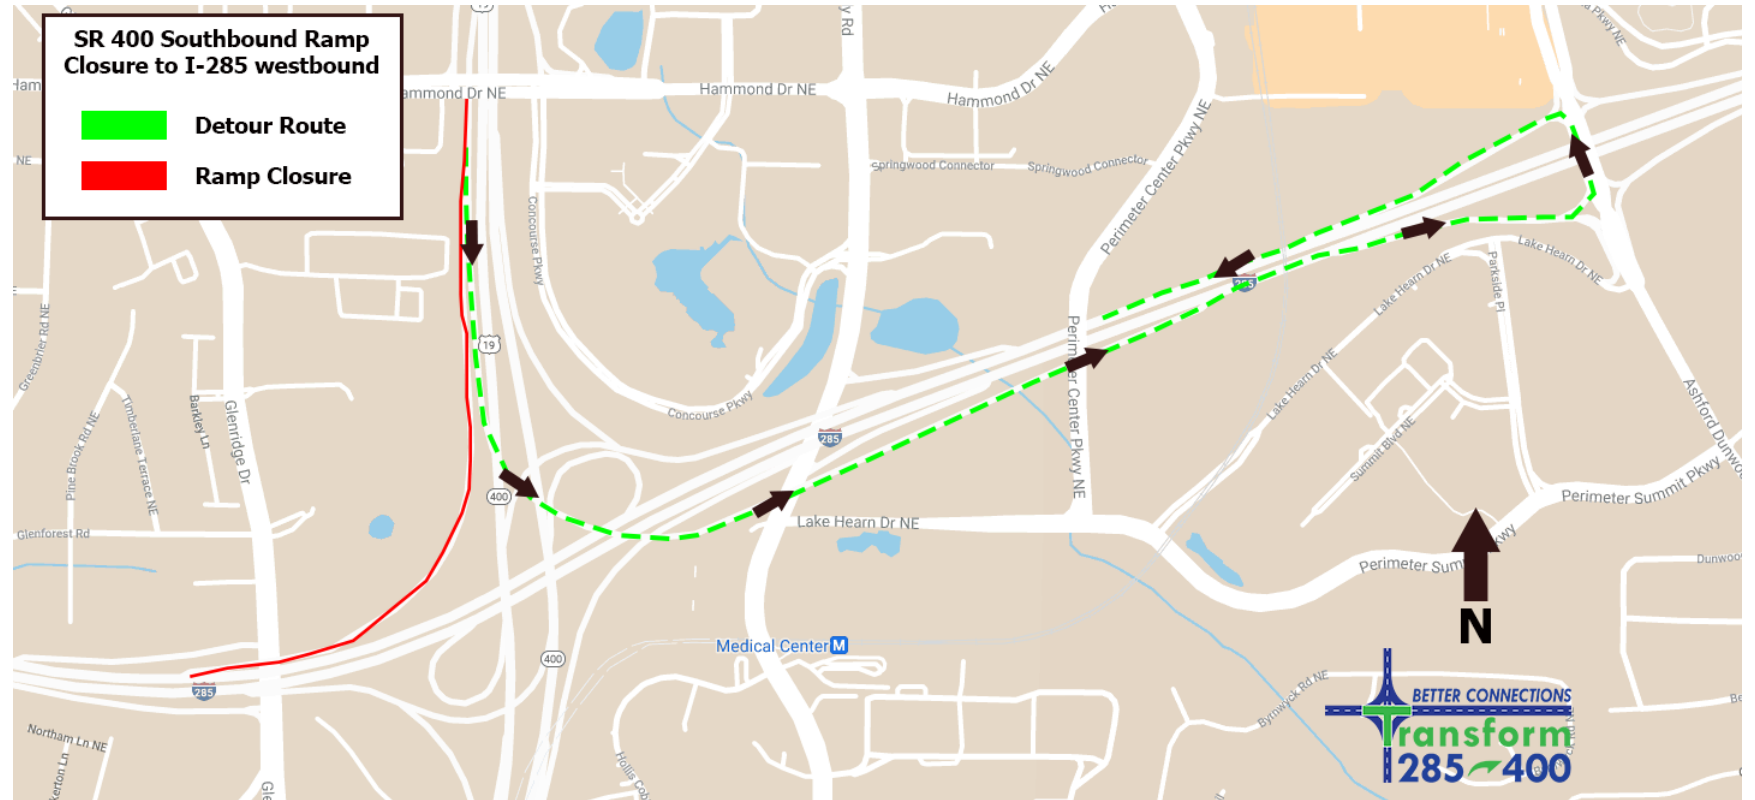

Transform 285/400: SR 400 Detours to I-285 Westbound

First Responders Update
July 2021

Detours from SR 400 to I-285 Westbound, July 21-25

SR 400 Northbound to I-285 Westbound

Ramp closed 9 p.m. Wed., July 28 to 5 a.m. Mon. Aug. 2

Detours from SR 400 to I-285 Westbound, July 21-25

SR 400 Southbound to I-285 Westbound

Ramp closed 9 p.m.
Friday, July 30 until
open Sat., July 31

Connect with Transform 285/400

Email: transform285400@dot.ga.gov

Hotline: 404-609-4609

Website: <https://transform285400-gdot.hub.arcgis.com/>

Social Media: #Transform285400