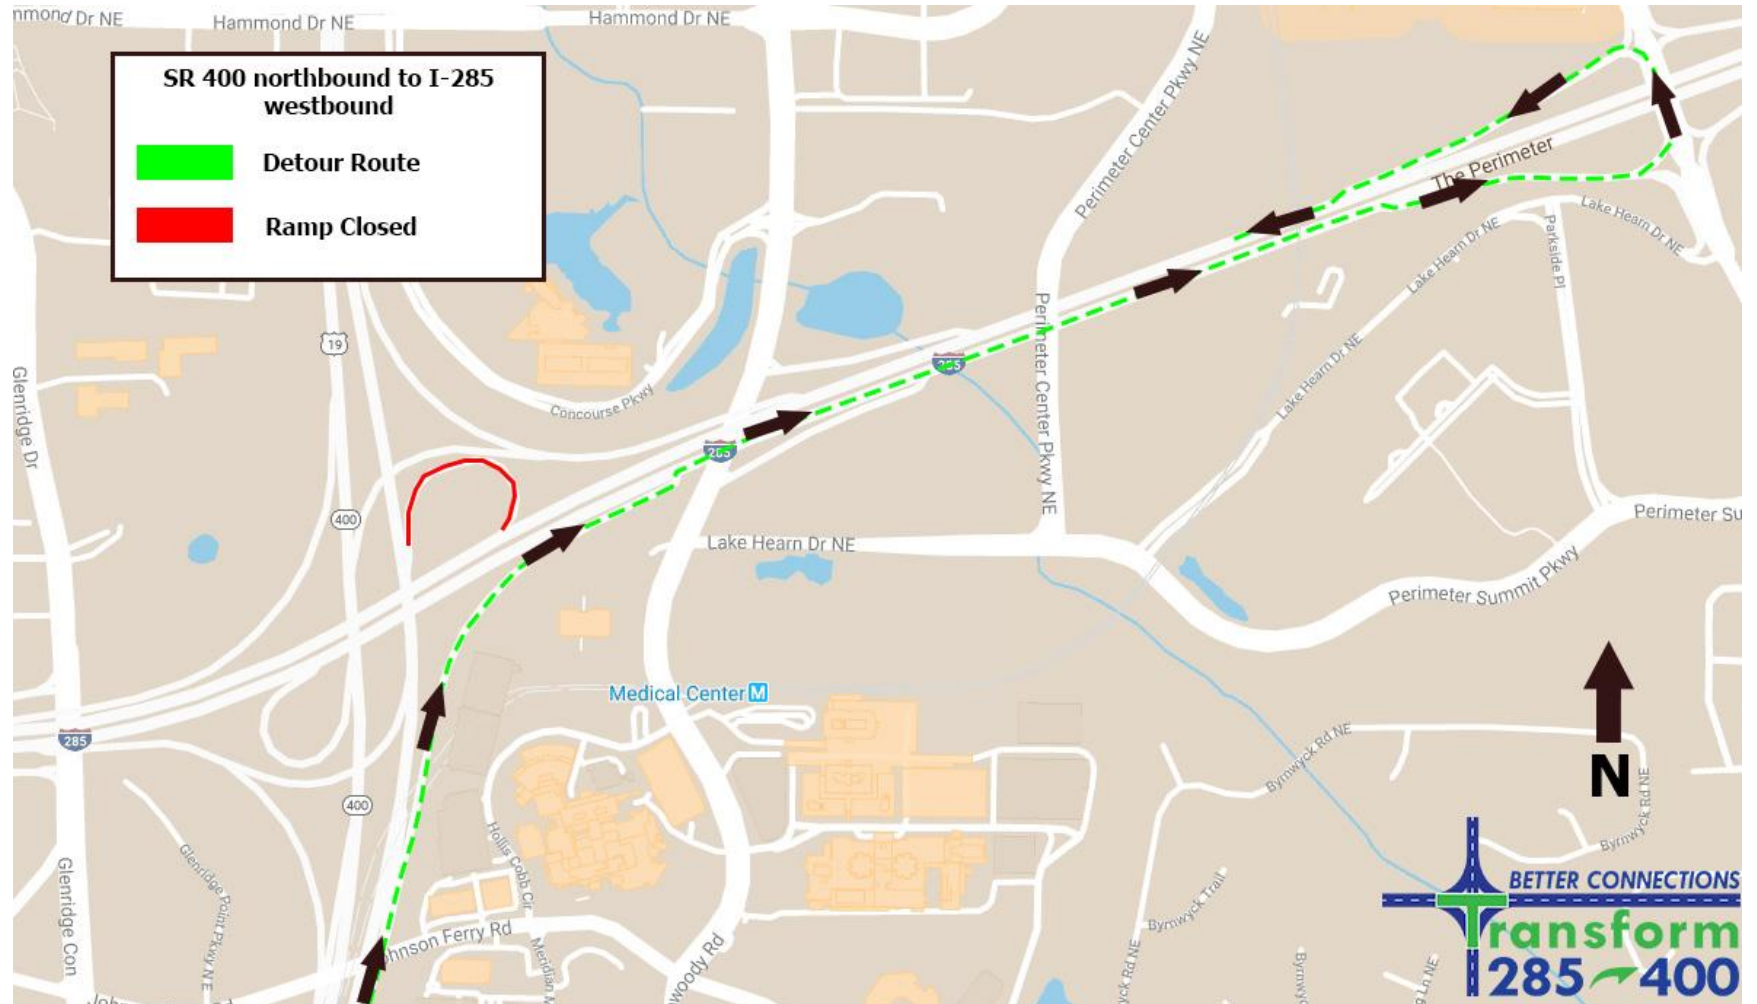

Transform 285/400: SR 400 Detours to I-285 Westbound

First Responders Update
July 2021

Detours from SR 400 to I-285 Westbound, July 21-25

SR 400 Northbound to I-285 Westbound

Ramp closed 9 p.m. Wed., July 28 to 5 a.m. Mon. Aug. 2

Detours from SR 400 to I-285 Westbound, July 21-25

SR 400 Southbound to I-285 Westbound

Ramp closed 9 p.m.
Friday, July 30 until
open Sat., July 31

Connect with Transform 285/400

Email: transform285400@dot.ga.gov

Hotline: 404-609-4609

Website: <https://transform285400-gdot.hub.arcgis.com/>

Social Media: #Transform285400